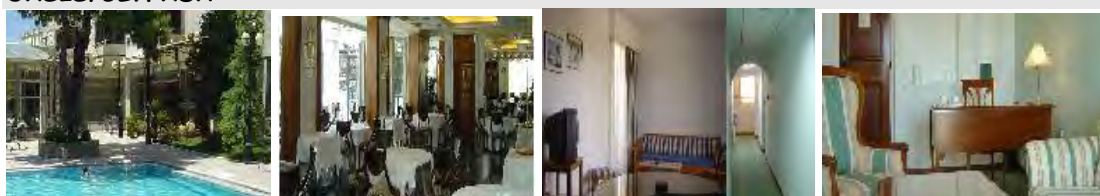

OASIS/GLYFADA****

Location: 12 km from Athens, few minutes drive to the airport and 200 m from the beach.

Rooms: 34 Suites & 36 self-catering apartments, air condition, direct dial phone, balcony, TV.

Facilities: reception, room service, bar, restaurant, TV lounge, swimming pool, Jacuzzi, conference facilities, business centre, laundry service, parking.

BB	SINGLE	DOUBLE	TRIPLE
01 - 30 APR 19	Upon request	Upon request	Upon request
01 - 31 OCT 19			
01 MAY - 30 SEP 19	Upon request	Upon request	Upon request