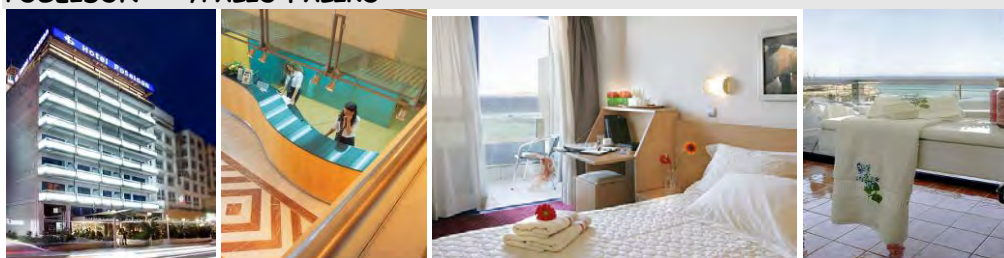

	BB	SINGLE	DOUBLE	TRIPLE
01 - 30 APR 19		70.00	38.00	Upon request
01 MAY - 31 OCT 19		87.00	47.00	Upon request

Rates do not apply during major events & exhibitions

POSEIDON****/PALIO FALIRO

Location: on Poseidon Avenue, the coastal Road between Athens and Sounio.